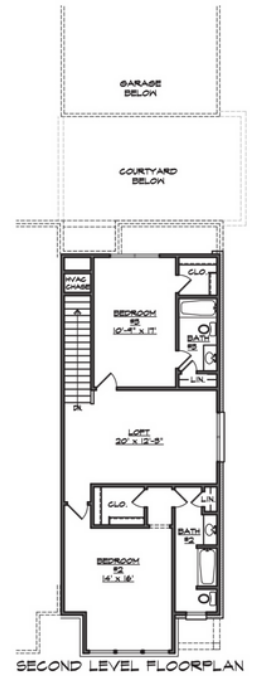

*NOTE: SQUARE FOOTAGES ARE NOTED FROM OUTSIDE FACE OF VENEER
 FIRST FLOOR CEILING HEIGHT. 9'-0"
 SECOND FLOOR CEILING HEIGHT 9' 0"

BERINGER END UNIT

Beringer End

Sterling

Sterling

Beringer End

APPROXIMATE AREA CALCULATIONS

3 BEDROOM x 3.5 BATH	
FIRST FLOOR HEATED	1061 SQ FT
SECOND FLOOR HEATED	937 SQ FT
TOTAL HEATED	2018 SQ FT
COVERED PORCHES	66 SQ FT
GROSS SQUARE FOOTAGE	2084 SQ FT

*NOTE: SQUARE FOOTAGES ARE NOTED FROM OUTSIDE FACE OF VENEER

FIRST FLOOR CEILING HEIGHT. 9'-0"

SECOND FLOOR CEILING HEIGHT 9' 0"

CAYMUS

Caymus

Caymus

Caymus

Caymus

AREA CALCULATIONS

3 BEDROOM x 3.5 BATH	
FIRST FLOOR HEATED	1091 SQ FT
SECOND FLOOR HEATED	965 SQ FT
TOTAL HEATED	2054 SQ FT
COVERED PORCHES	36 SQ FT
DETACHED GARAGE	477 SQ FT
GROSS SQUARE FOOTAGE	2387 SQ FT

*NOTE: SQUARE FOOTAGES ARE NOTED FROM OUTSIDE FACE OF VENEER