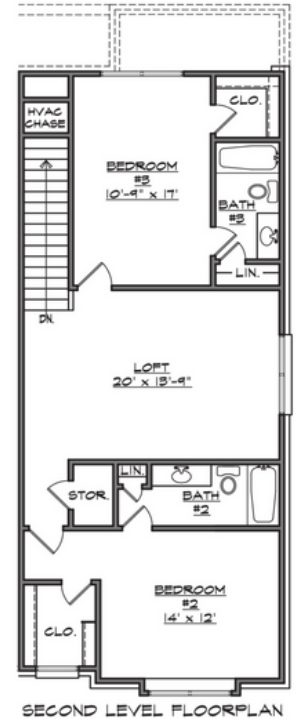

APPROXIMATE AREA CALCULATIONS

3 BEDROOM x 3.5 BATH	
FIRST FLOOR HEATED	994 SQ FT
SECOND FLOOR HEATED	775 SQ FT
TOTAL HEATED	1769 SQ FT
COVERED PORCHES	69 SQ FT
GROSS SQUARE FOOTAGE	1838 SQ FT

*NOTE: SQUARE FOOTAGES ARE NOTED FROM OUTSIDE FACE OF VENEER
 FIRST FLOOR CEILING HEIGHT. 9'- 0"
 SECOND FLOOR CEILING HEIGHT 9' 0"

BERINGER INT.

Beringer ext.

Beringer int.

Beringer ext.

AREA CALCULATIONS

3 BEDROOM x 3.5 BATH	
FIRST FLOOR HEATED	1056 SQ FT
SECOND FLOOR HEATED	934 SQ FT
TOTAL HEATED	1990 SQ FT
COVERED PORCHES	85 SQ FT
GROSS SQUARE FOOTAGE	2075 SQ FT

*NOTE: SQUARE FOOTAGES ARE NOTED FROM OUTSIDE FACE OF VENEER
 FIRST FLOOR CEILING HEIGHT. 9'-0"
 SECOND FLOOR CEILING HEIGHT 9' 0"

BERINGER END UNIT

Beringer End

Sterling

Sterling

Beringer End

APPROXIMATE AREA CALCULATIONS

3 BEDROOM x 3.5 BATH	
FIRST FLOOR HEATED	1061 SQ FT
SECOND FLOOR HEATED	937 SQ FT
TOTAL HEATED	2018 SQ FT
COVERED PORCHES	66 SQ FT
GROSS SQUARE FOOTAGE	2084 SQ FT

*NOTE: SQUARE FOOTAGES ARE NOTED FROM OUTSIDE FACE OF VENEER