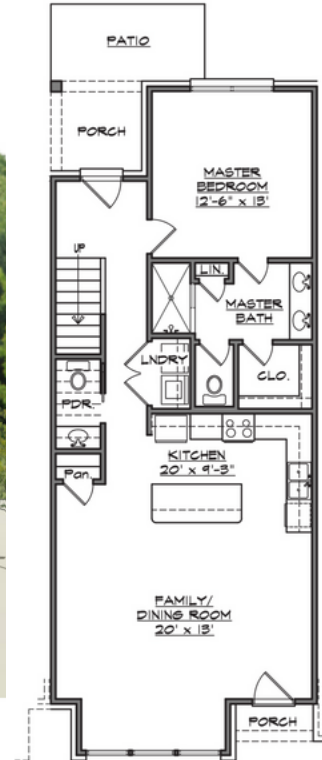

ATTACHED
UNITS

STERLING

Beringer End

Sterling

Sterling

Beringer End

FIRST LEVEL FLOORPLAN

SECOND LEVEL FLOORPLAN

APPROXIMATE AREA CALCULATIONS

3 BEDROOM x 3.5 BATH	
FIRST FLOOR HEATED	994 SQ FT
SECOND FLOOR HEATED	775 SQ FT
TOTAL HEATED	1769 SQ FT
COVERED PORCHES	69 SQ FT
GROSS SQUARE FOOTAGE	1838 SQ FT

*NOTE: SQUARE FOOTAGES ARE NOTED FROM OUTSIDE FACE OF VENEER
 FIRST FLOOR CEILING HEIGHT. 9'- 0"
 SECOND FLOOR CEILING HEIGHT 9' 0"

BERINGER INT.

Beringer ext.

Beringer int.

Beringer ext.

AREA CALCULATIONS

3 BEDROOM x 3.5 BATH	
FIRST FLOOR HEATED	1056 SQ FT
SECOND FLOOR HEATED	934 SQ FT
TOTAL HEATED	1990 SQ FT
COVERED PORCHES	85 SQ FT
GROSS SQUARE FOOTAGE	2075 SQ FT

3 BEDROOM x 3.5 BATH	
FIRST FLOOR HEATED	1061 SQ FT
SECOND FLOOR HEATED	937 SQ FT
TOTAL HEATED	2018 SQ FT
COVERED PORCHES	66 SQ FT
GROSS SQUARE FOOTAGE	2084 SQ FT

*NOTE: SQUARE FOOTAGES ARE NOTED FROM OUTSIDE FACE OF VENEER