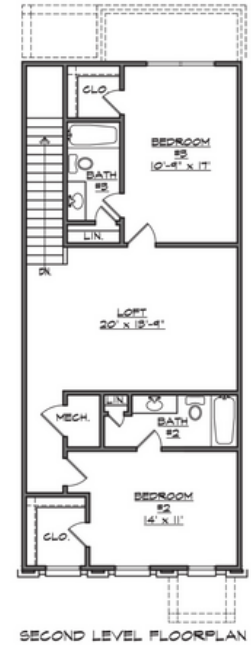

ATTACHED
UNITS

STERLING

Beringer End

Sterling

Sterling

Beringer End

FIRST LEVEL FLOORPLAN

SECOND LEVEL FLOORPLAN

APPROXIMATE AREA CALCULATIONS

3 BEDROOM x 3.5 BATH	
FIRST FLOOR HEATED	994 SQ FT
SECOND FLOOR HEATED	775 SQ FT
TOTAL HEATED	1769 SQ FT
COVERED PORCHES	69 SQ FT
GROSS SQUARE FOOTAGE	1838 SQ FT

*NOTE: SQUARE FOOTAGES ARE NOTED FROM OUTSIDE FACE OF VENEER
 FIRST FLOOR CEILING HEIGHT. 9'- 0"
 SECOND FLOOR CEILING HEIGHT 9' 0"

BERINGER INT.

Beringer ext.

Beringer int.

Beringer ext.

AREA CALCULATIONS

3 BEDROOM x 3.5 BATH	
FIRST FLOOR HEATED	1056 SQ FT
SECOND FLOOR HEATED	934 SQ FT
TOTAL HEATED	1990 SQ FT
COVERED PORCHES	85 SQ FT
GROSS SQUARE FOOTAGE	2075 SQ FT

3 BEDROOM x 3.5 BATH	
FIRST FLOOR HEATED	1061 SQ FT
SECOND FLOOR HEATED	937 SQ FT
TOTAL HEATED	2018 SQ FT
COVERED PORCHES	66 SQ FT
GROSS SQUARE FOOTAGE	2084 SQ FT

*NOTE: SQUARE FOOTAGES ARE NOTED FROM OUTSIDE FACE OF VENEER