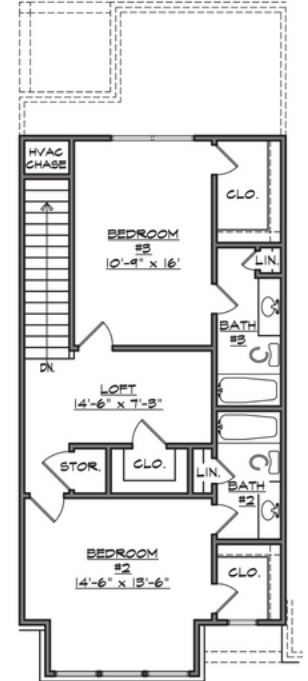

ATTACHED
UNITS

STERLING

Beringer End

Sterling

Sterling

Beringer End

FIRST LEVEL FLOORPLAN

SECOND LEVEL FLOORPLAN

APPROXIMATE AREA CALCULATIONS

3 BEDROOM x 3.5 BATH	
FIRST FLOOR HEATED	994 SQ FT
SECOND FLOOR HEATED	775 SQ FT
TOTAL HEATED	1769 SQ FT
COVERED PORCHES	69 SQ FT
GROSS SQUARE FOOTAGE	1838 SQ FT

*NOTE: SQUARE FOOTAGES ARE NOTED FROM OUTSIDE FACE OF VENEER
 FIRST FLOOR CEILING HEIGHT. 9'- 0"
 SECOND FLOOR CEILING HEIGHT 9' 0"

BERINGER INT.

Beringer ext.

Beringer int.

Beringer ext.

AREA CALCULATIONS

3 BEDROOM x 3.5 BATH	
FIRST FLOOR HEATED	1056 SQ FT
SECOND FLOOR HEATED	934 SQ FT
TOTAL HEATED	1990 SQ FT
COVERED PORCHES	85 SQ FT
GROSS SQUARE FOOTAGE	2075 SQ FT

3 BEDROOM x 3.5 BATH	
FIRST FLOOR HEATED	1061 SQ FT
SECOND FLOOR HEATED	937 SQ FT
TOTAL HEATED	2018 SQ FT
COVERED PORCHES	66 SQ FT
GROSS SQUARE FOOTAGE	2084 SQ FT

*NOTE: SQUARE FOOTAGES ARE NOTED FROM OUTSIDE FACE OF VENEER